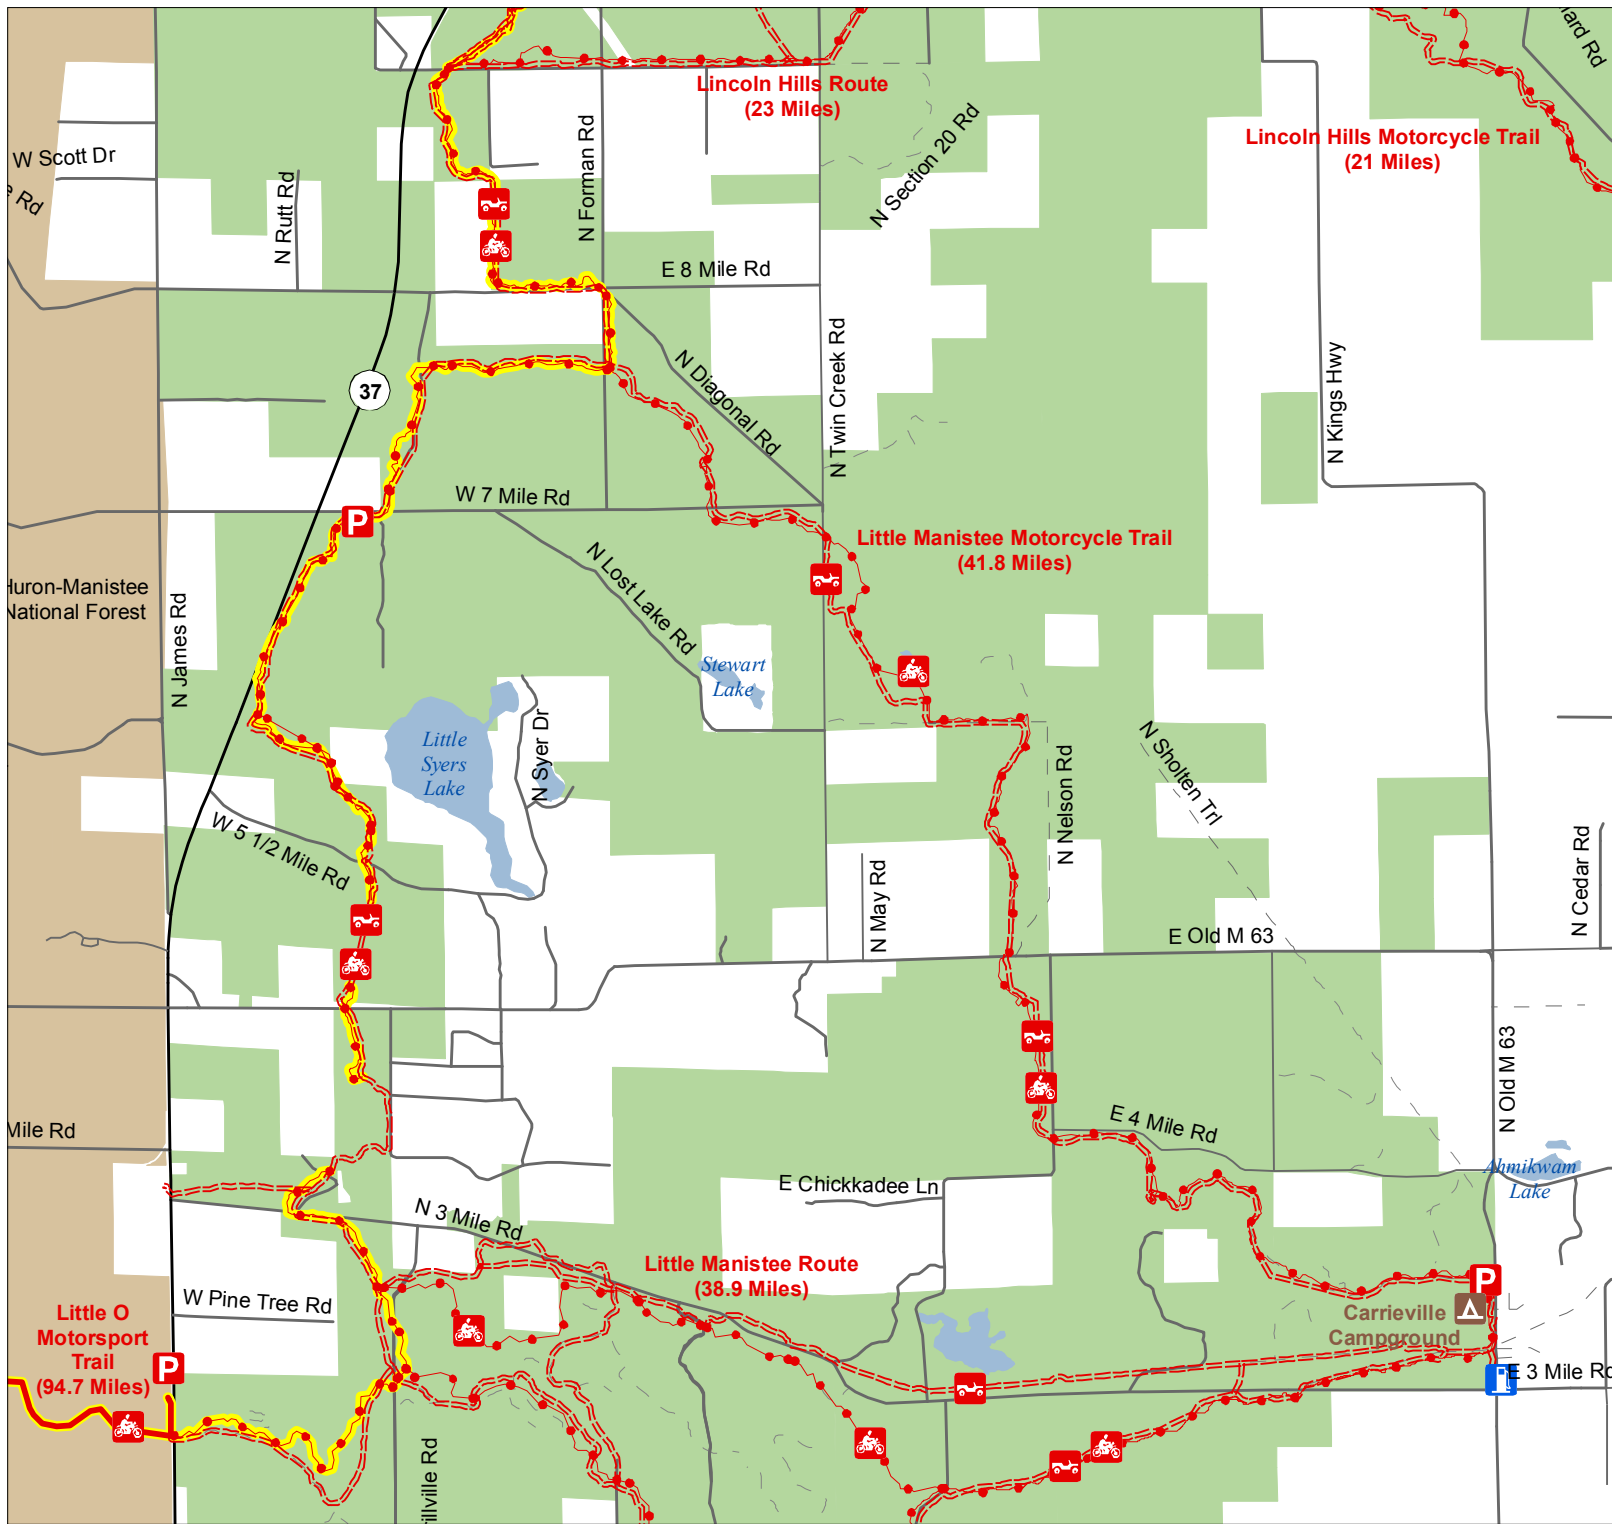

Little Manistee Motorcycle Trail & Route North

Lake County, Michigan

- ORV Route – ORV's of all sizes including off-road motorcycles. (DNR license (ORV sticker) required unless licensed by the Secretary of State)
- ATV Trail – ORV's less than 50" in width including off-road motorcycles. (DNR license (ORV sticker) required)
- Motorcycle Trail – Motorcycles only. (DNR license (ORV sticker) required)
- Michigan Cross Country Cycle Trail (MCCCT)

- State Forest Campground
- Trailhead Parking
- Gas Station
- Highway
- Paved or Gravel Road
- Poor Dirt Road
- Lakes and Rivers
- State Land
- Federal Land
- County Boundaries

Advisory: Trails and Routes have two-way traffic.

Disclaimer: Trails shown on this map are an approximate representation of the trail system at the time of publication and may not reflect current ground conditions. **STAY ON SIGNED TRAILS ONLY!**

Little Manistee Motorcycle Trail & Route South