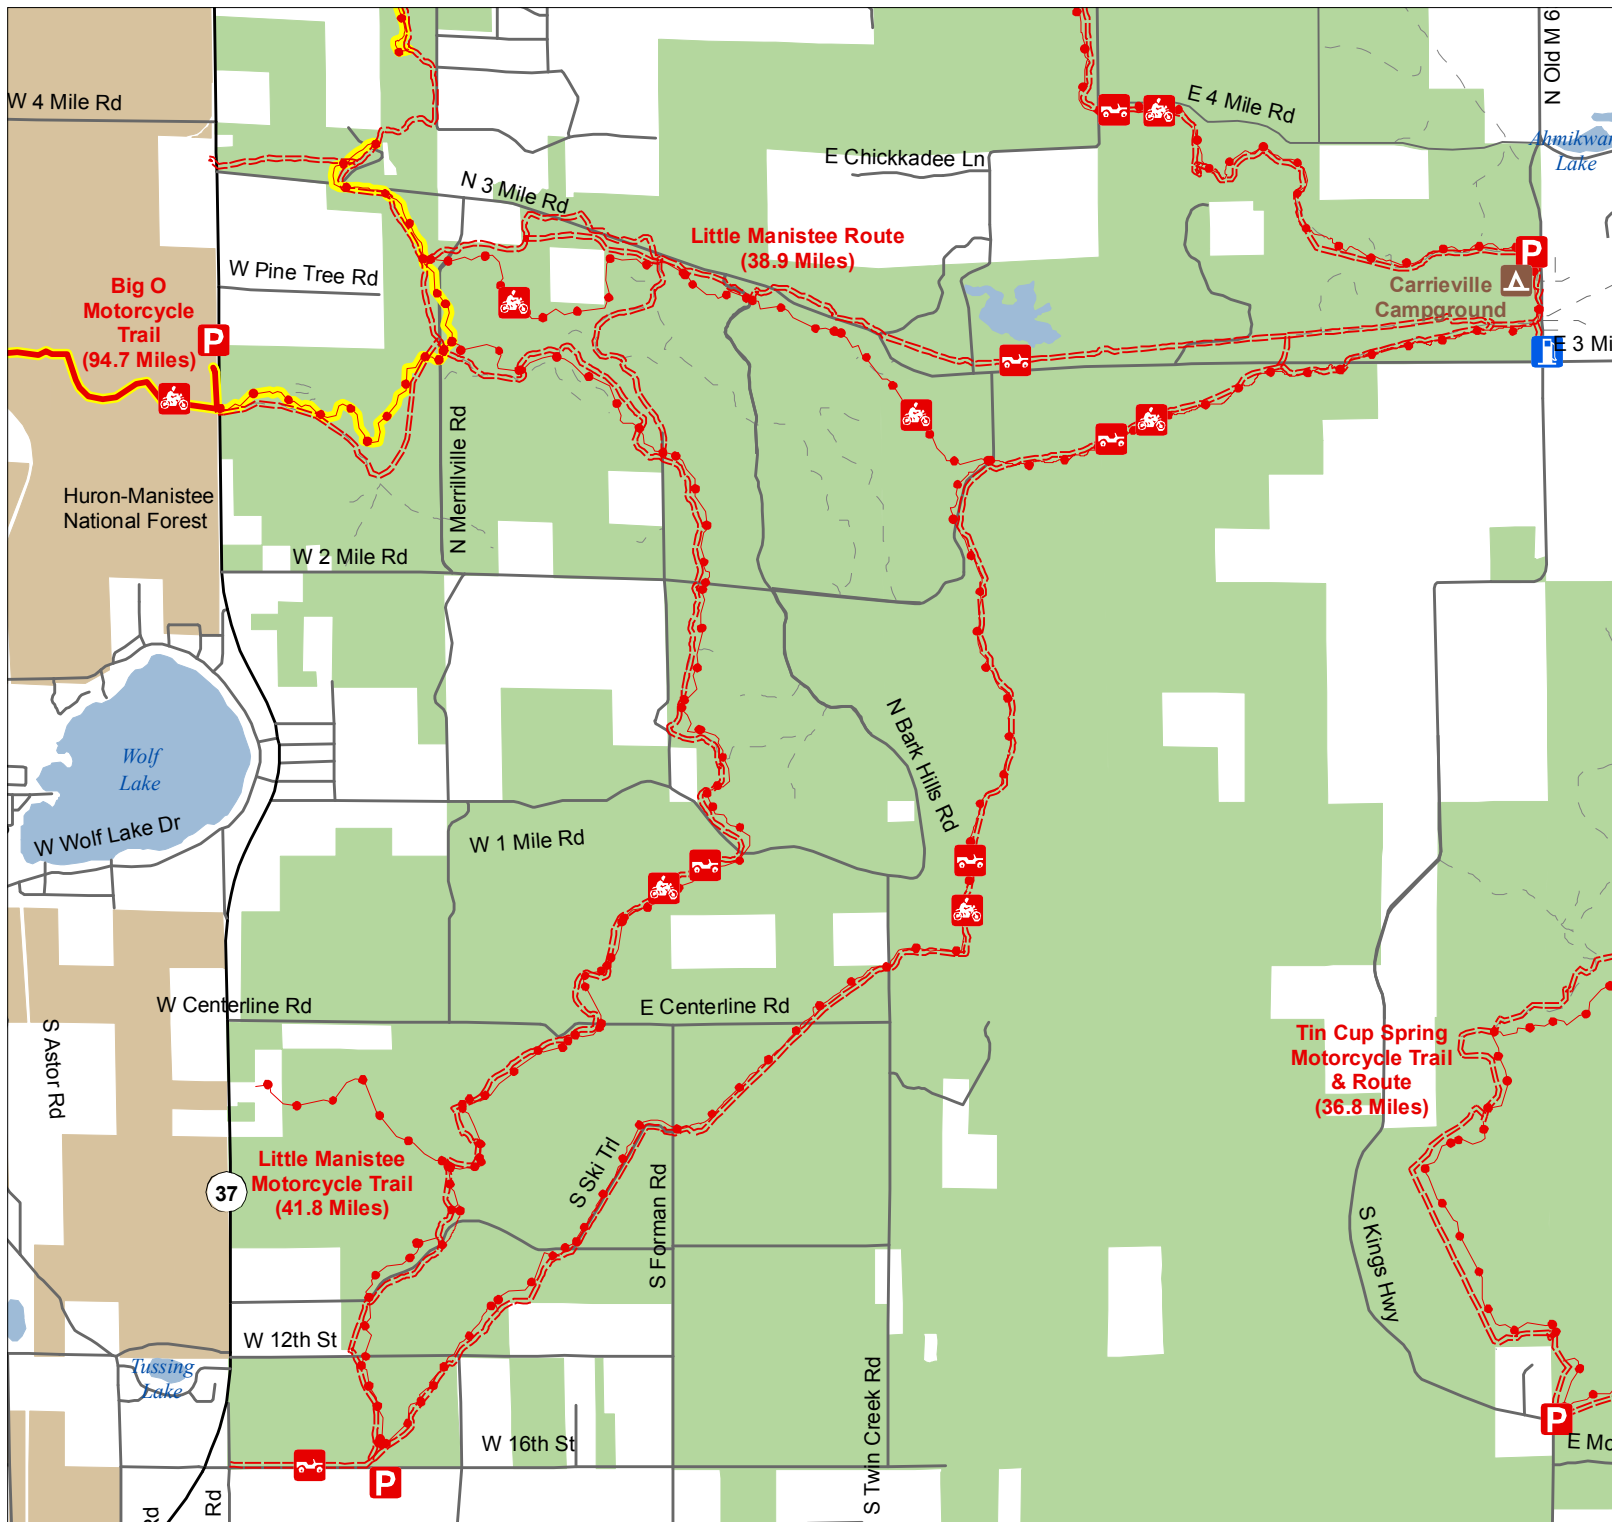

Little Manistee Motorcycle Trail & Route South

Lake County, Michigan

- ORV Route – ORV's of all sizes including off-road motorcycles. (DNR license (ORV sticker) required unless licensed by the Secretary of State)
- ATV Trail – ORV's less than 50" in width including off-road motorcycles. (DNR license (ORV sticker) required)
- Motorcycle Trail – Motorcycles only. (DNR license (ORV sticker) required)
- Michigan Cross Country Cycle Trail (MCCCT)

- State Forest Campground
- Trailhead Parking
- Gas Station
- Highway
- Paved or Gravel Road
- Poor Dirt Road
- Lakes and Rivers
- State Land
- Federal Land
- County Boundaries

Advisory: Trails and Routes have two-way traffic.

Disclaimer: Trails shown on this map are an approximate representation of the trail system at the time of publication and may not reflect current ground conditions. **STAY ON SIGNED TRAILS ONLY!**