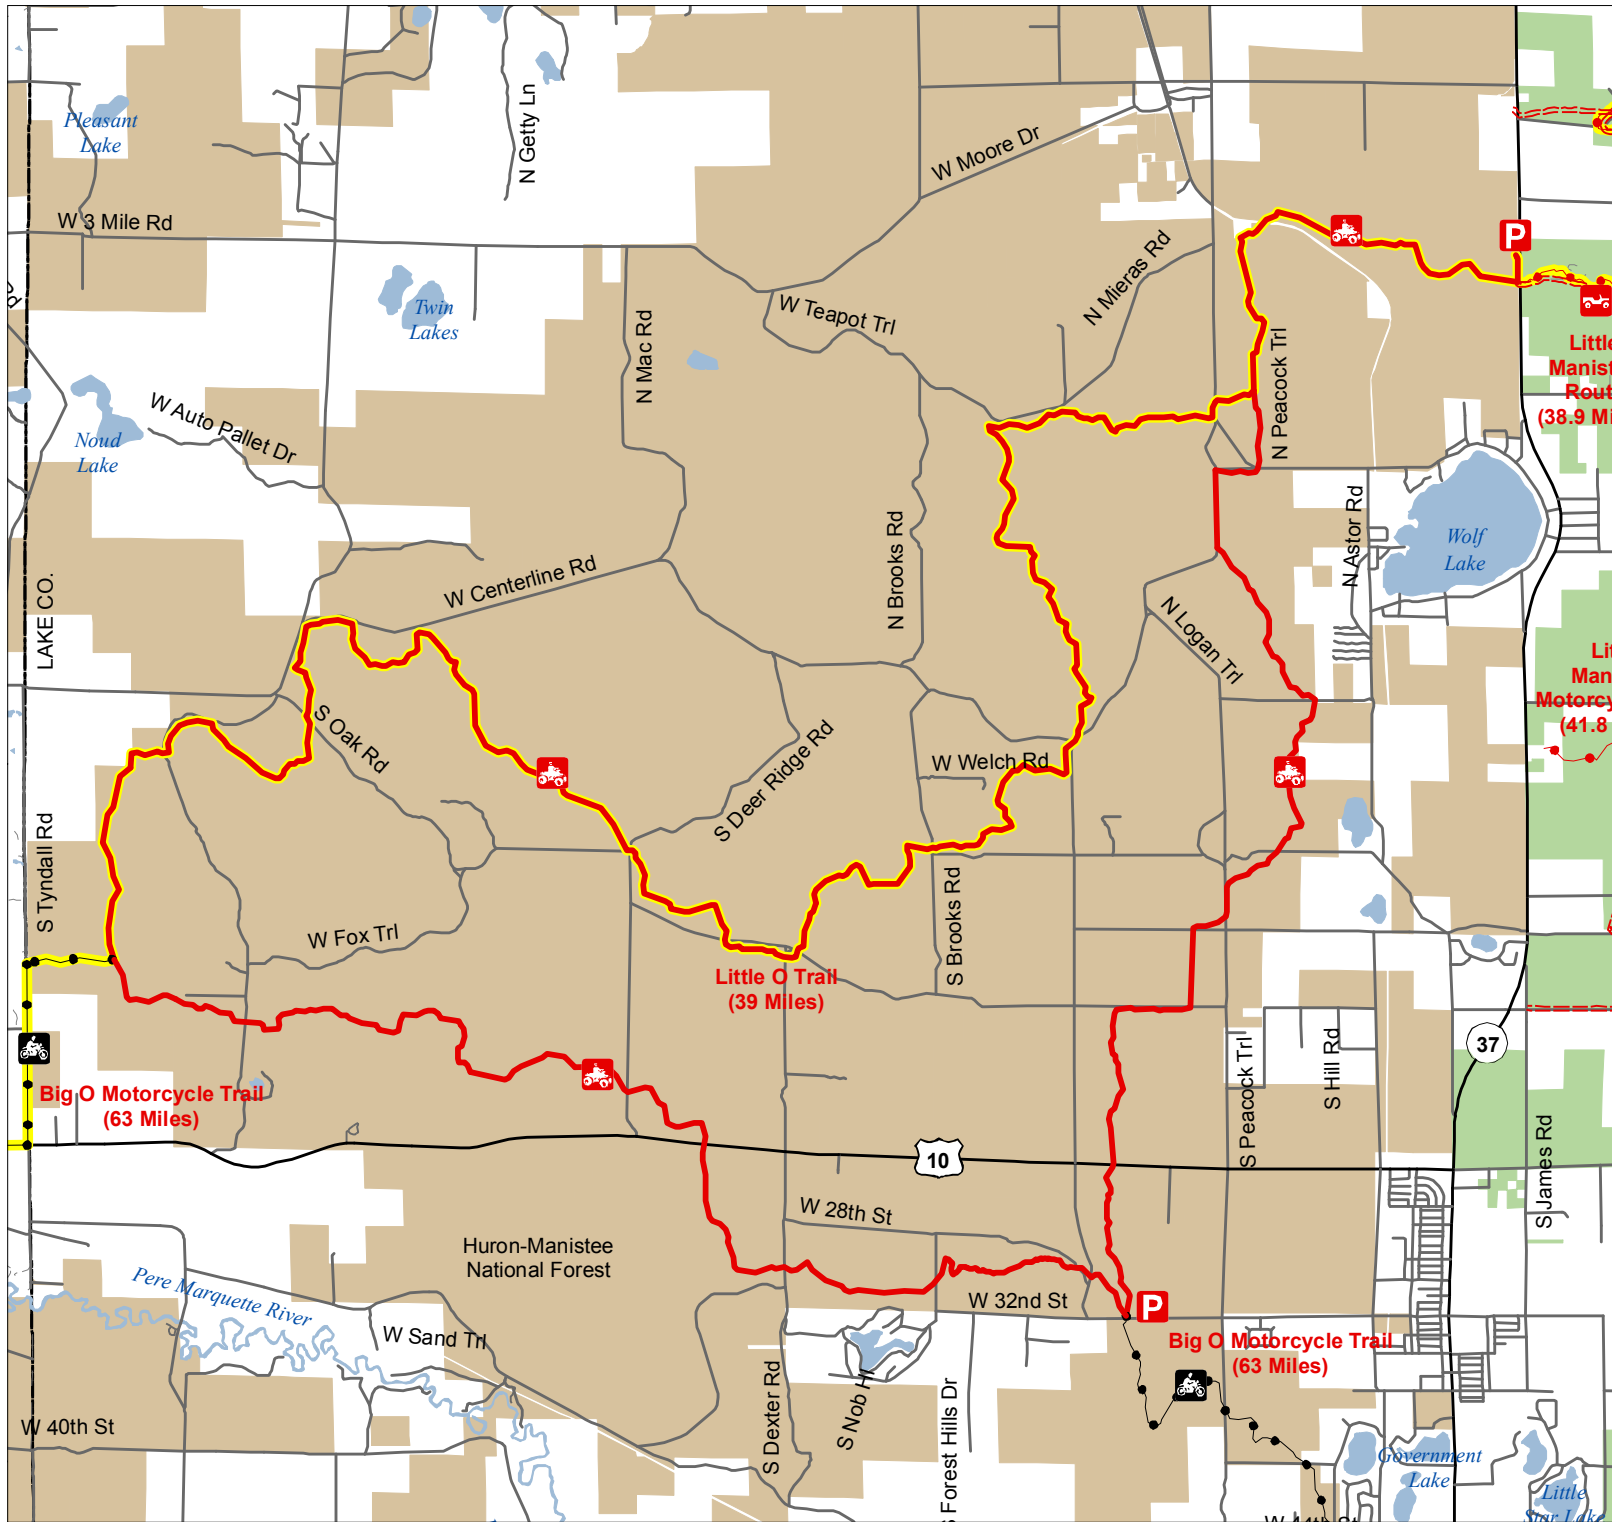

Little O Trail

Lake County, Michigan

- ORV Route – ORV’s of all sizes including off-road motorcycles. (DNR license (ORV sticker) required unless licensed by the Secretary of State)
- ATV Trail – ORV’s less than 50” in width including off-road motorcycles. (DNR license (ORV sticker) required)
- Motorcycle Trail – Motorcycles only. (Secretary of State license required)
- Michigan Cross Country Cycle Trail (MCCCT)

- Trailhead Parking
- Highway
- Paved or Gravel Road
- Poor Dirt Road
- Lakes and Rivers
- State Land
- Federal Land
- County Boundaries

Advisory: Trails and Routes have two-way traffic.

Disclaimer: Trails shown on this map are an approximate representation of the trail system at the time of publication and may not reflect current ground conditions. **STAY ON SIGNED TRAILS ONLY!**